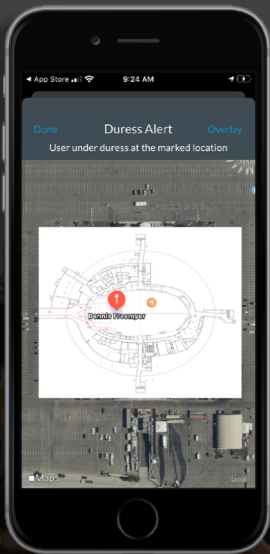

ACTUAL LIVE

A NEW STANDARD for live event emergency preparation and response

Safety Planning & Training

Create Accounts

Establish User & Group Hierarchy

Establish Response Protocols

Notification and Crowd Coordination

Geo-Located Duress Alert

Geo-Located Rally Points

Send Broadcast Alerts

Real Time Communications

History Report

For more information or to schedule a demo, contact us at info@southernstars.net