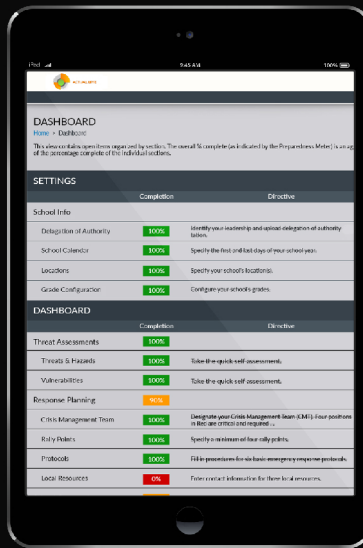

ACTUAL LIVE

A NEW STANDARD for live event emergency preparation and response

Safety Planning & Training

Create Accounts

Establish User & Group Hierarchy

Establish Response Protocols

Notification and Crowd Coordination

Geo-Located Duress Alert

Geo-Located Rally Points

Send Broadcast Alerts

Real Time Communications

History Report

For more information or to schedule a demo, contact us at info@southernstars.net