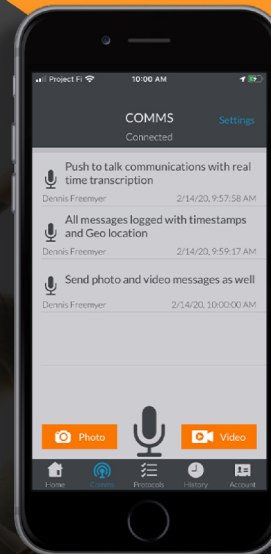

ACTUAL LIVE

A NEW STANDARD for live event emergency preparation and response

Safety Planning & Training

Create Accounts

Establish User & Group Hierarchy

Establish Response Protocols

Notification and Crowd Coordination

Geo-Located Duress Alert

Geo-Located Rally Points

Send Broadcast Alerts

Real Time Communications

History Report

For more information or to schedule a demo, contact us at info@southernstars.net