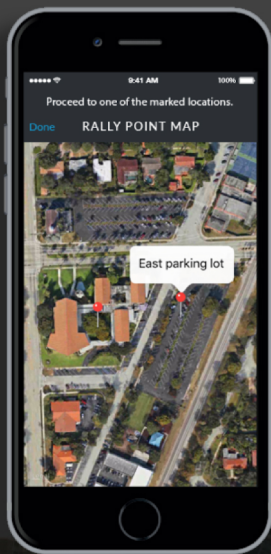

ACTUAL LIVE

A NEW STANDARD for live event emergency preparation and response

Safety Planning & Training

Create Accounts

Establish User & Group Hierarchy

Establish Response Protocols

Notification and Crowd Coordination

Geo-Located Duress Alert

Geo-Located Rally Points

Send Broadcast Alerts

Real Time Communications

History Report

For more information or to schedule a demo, contact us at info@southernstars.net