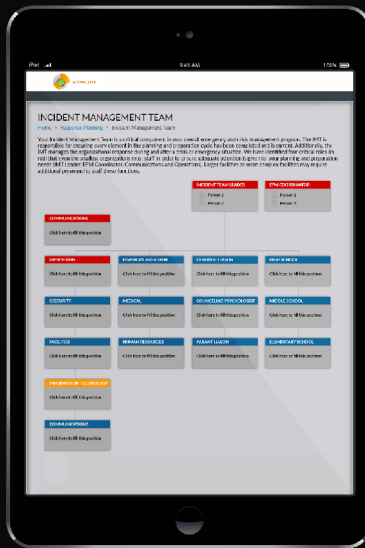

ACTUAL LIVE

A NEW STANDARD for live event emergency preparation and response

Safety Planning & Training

Create Accounts

Establish User & Group Hierarchy

Establish Response Protocols

Notification and Crowd Coordination

Geo-Located Duress Alert

Geo-Located Rally Points

Send Broadcast Alerts

Real Time Communications

History Report

For more information or to schedule a demo, contact us at info@southernstars.net