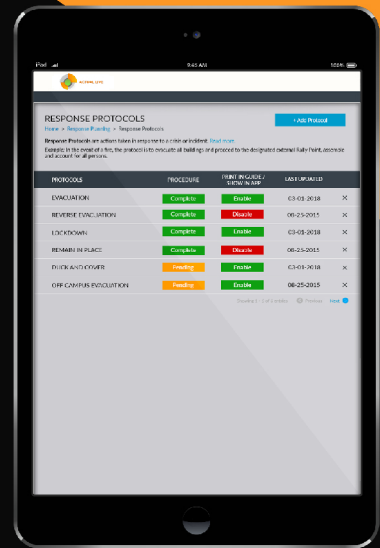

ACTUAL LIVE

A NEW STANDARD for live event emergency preparation and response

Safety Planning & Training

Create Accounts

Establish User & Group Hierarchy

Establish Response Protocols

Notification and Crowd Coordination

Geo-Located Duress Alert

Geo-Located Rally Points

Send Broadcast Alerts

Real Time Communications

History Report

For more information or to schedule a demo, contact us at info@southernstars.net