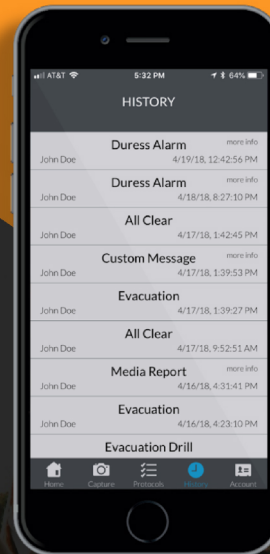

ACTUAL LIVE

A NEW STANDARD for live event emergency preparation and response

Safety Planning & Training

Create Accounts

Establish User & Group Hierarchy

Establish Response Protocols

Notification and Crowd Coordination

Geo-Located Duress Alert

Geo-Located Rally Points

Send Broadcast Alerts

Real Time Communications

History Report

For more information or to schedule a demo, contact us at info@southernstars.net