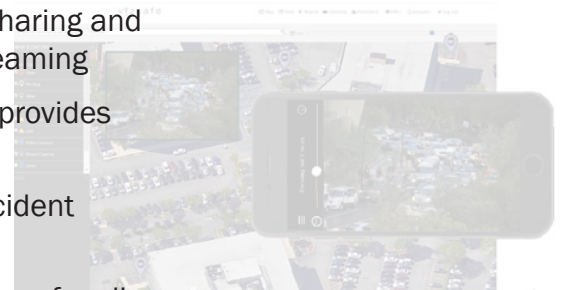

geoaware[®] network

powered by vizsafe

the power of command in the palm of your hand

Vizsafe's patented Geoaware[®] Network delivers proven services for incident reporting, mapping and real-time visual communications, enabling smart and more responsive communities globally

Capture

Map

Track

Stream

Analyze

STREAMLINE COMMUNICATION ACROSS YOUR ORGANIZATION

Vizsafe Geoaware Platform

aggregates, categorizes, maps
and distributes data

- alerts from sensor networks
- stream live from private camera networks and 18,000 traffic cameras
- live user and asset tracking

ACHIEVE REAL-TIME SITUATIONAL AWARENESS

provides command, field, operational and
emergency resources

- real-time visual information sharing and GoLive™ video broadcast streaming
- indoor and outdoor mapping provides common operating picture
- mobile communications & incident management
- enhanced situational awareness for all