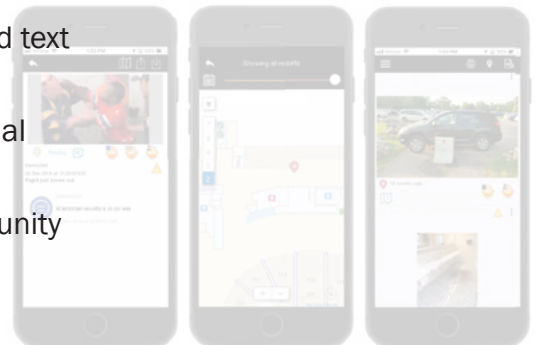

Capture

Map

Track

Stream

Analyze

STREAMLINE COMMUNICATION ACROSS YOUR ORGANIZATION

Vizsafe Geoaware Platform

aggregates, categorizes, maps
and distributes data

- alerts from sensor networks
- stream live from private camera networks and 18,000 traffic cameras
- live user and asset tracking

ACHIEVE REAL-TIME SITUATIONAL AWARENESS

provides command, field, operational and
emergency resources

- real-time visual information sharing and GoLive™ video broadcast streaming
- indoor and outdoor mapping provides common operating picture
- mobile communications & incident management
- enhanced situational awareness for all

ENGAGE THE PUBLIC AS A FORCE-MULTIPLIER

crowdsource risk insight from the public,
residents, visitors, or fans

- receive on-scene photo, video and text intelligence
- add 'eyes and ears' to your internal resource teams
- engage those you serve in community safety and security
- lower risk and improve response