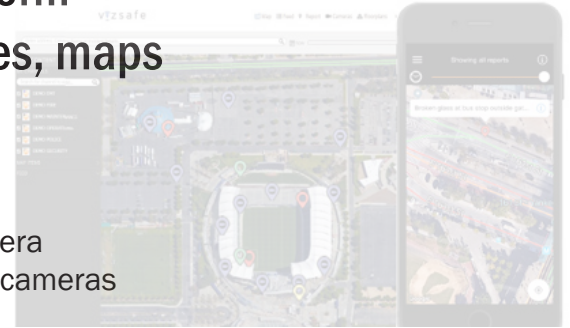

Capture

Map

Track

Stream

Analyze

STREAMLINE COMMUNICATION ACROSS YOUR ORGANIZATION

Vizsafe Geoaware Platform

aggregates, categorizes, maps
and distributes data

- alerts from sensor networks
- stream live from private camera networks and 18,000 traffic cameras
- live user and asset tracking

ACHIEVE REAL-TIME SITUATIONAL AWARENESS

provides command, field, operational and
emergency resources

- real-time visual information sharing and GoLive™ video broadcast streaming
- indoor and outdoor mapping provides common operating picture
- mobile communications & incident management
- enhanced situational awareness for all