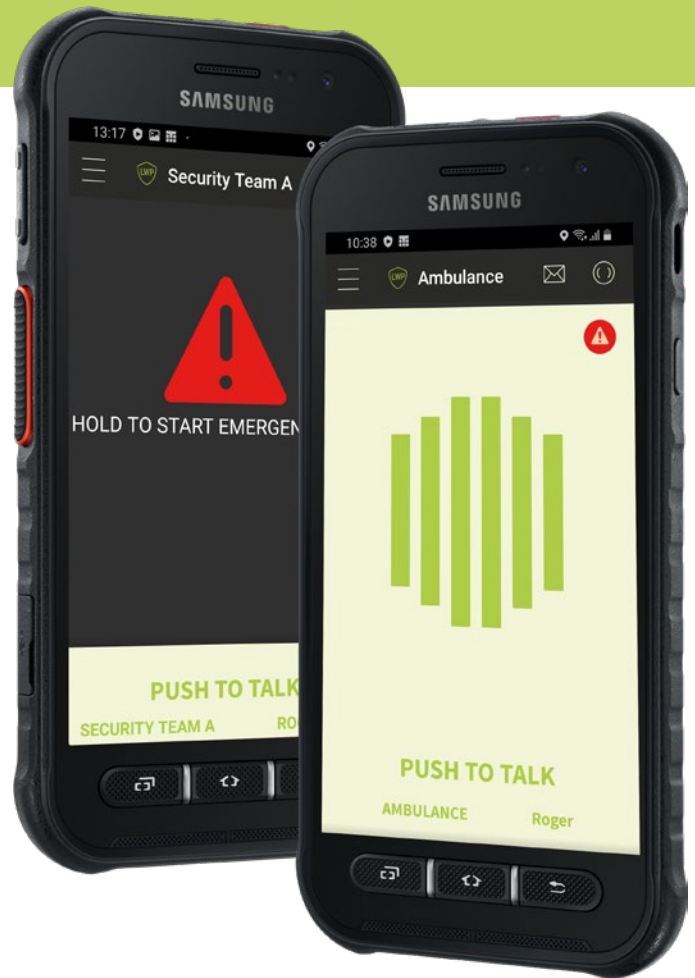

T.FLEX

Professional Push-To-Talk over broadband solution

T.Flex is TASSTA's application designed for smartphones or tablets but also for desktop computers. T.Flex is running on IP networks (2G/ 3G/ 4G/ Wifi) powered by the most popular operating systems Android, iOS and Windows. It grants users maximum operational capability with a modern user interface and keeps high availability even on slow data networks.

T.Flex provides "always on" PTT operation, Messaging & Status Messages, Voice Recording and GPS location management. T.Flex can run in parallel with your other business applications, allowing device integration capability. Fully managed by T.Commander, the T.Flex application is always in your control.

The application is provided with additional features for a better functionality and more possibilities in critical situations.

- Group call
- Individual call
- Priority call
- Dynamic group call
- Voice recording and call history
- Status messages, text and data exchange
- GPS localization
- GPS route
- Indoor localization
- Video
- Task management
- GPS history tracker
- E2E encryption
- Emergency call & Loneworker protection
- Remote control